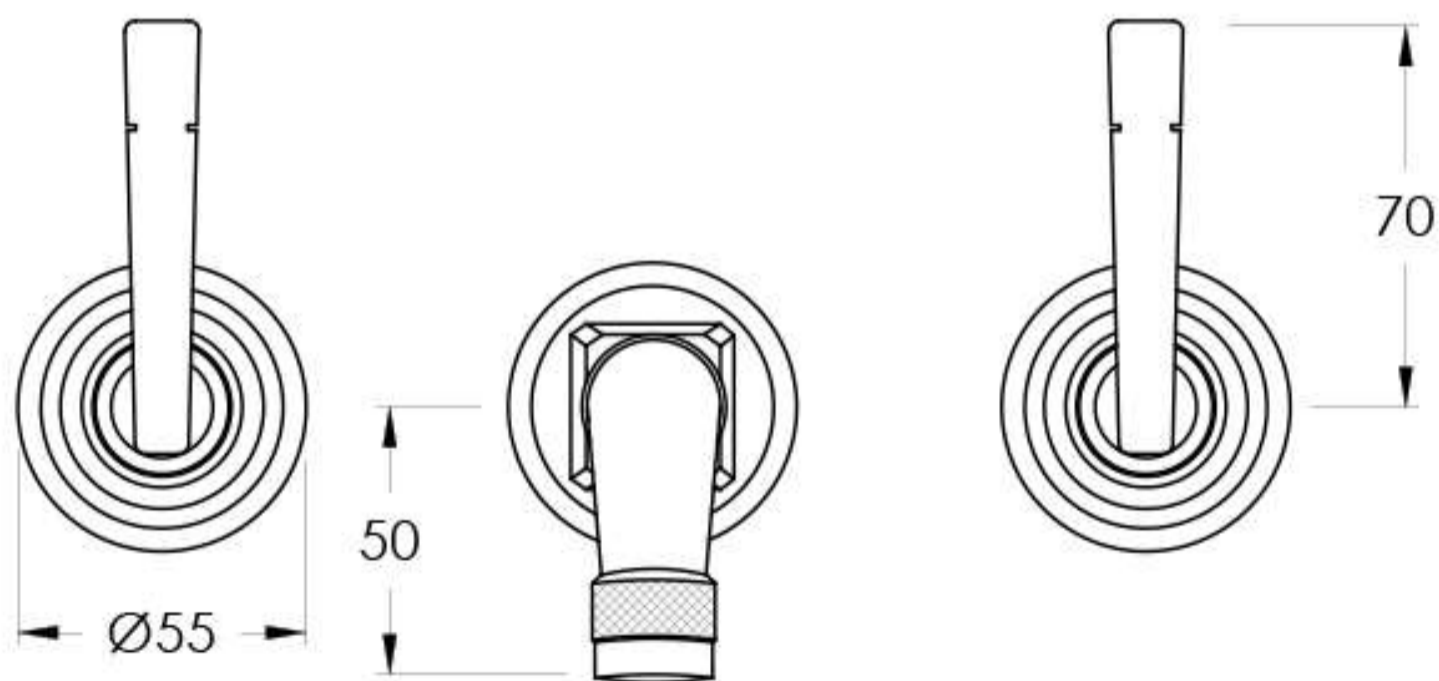

Brodware

INDUSTRICA

1.6706.00.3.XX

XX Indicates finish
 Manufacturing engineers of quality commercial and residential fittings
 Dimensions subjects to change without notice. All dimensions are approximate
 Copyright © Brodware Pty Ltd 2018. www.brodware.com